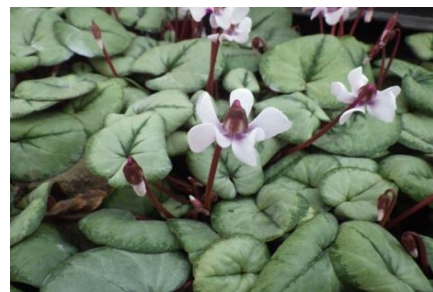

Cyclamen coum, hellrosa